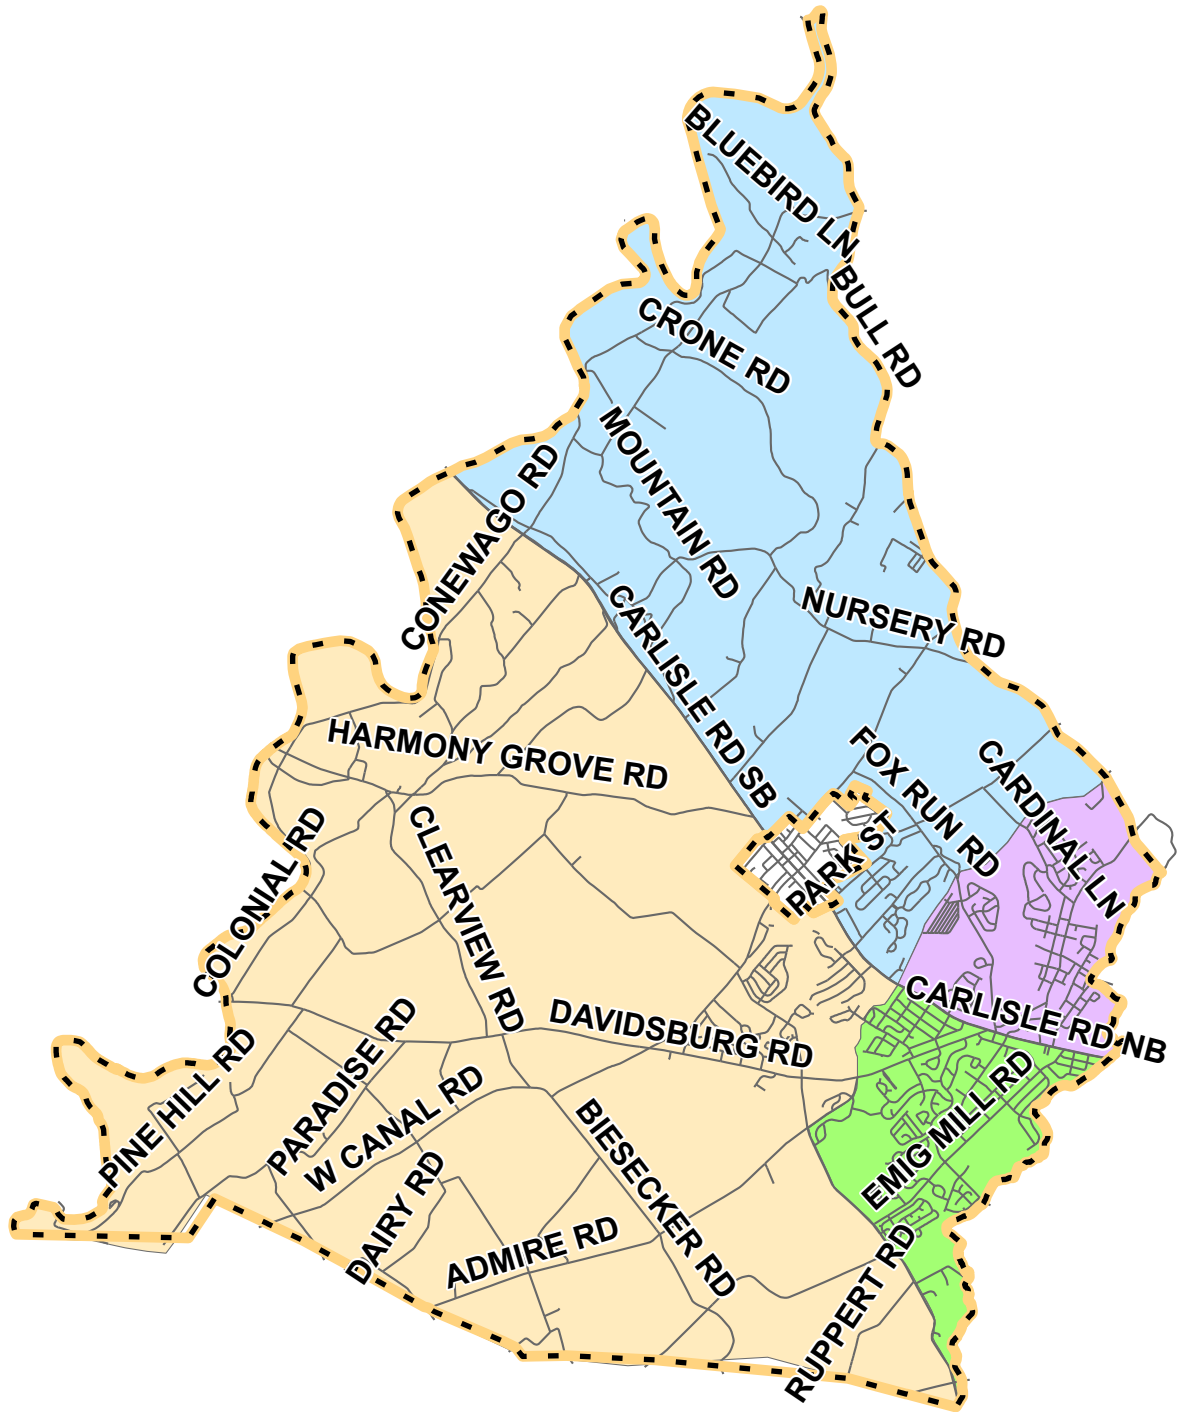

Dover Township Voting Districts

Created For: Public Use
 Creation Date: 5/11/2020
 File Save Location: NOT SAVED

Voting Districts

- Lighthouse Baptist Church - 5005 Carlisle Road
- Friendship Community Church - 3380 Fox Run Rd
- Community Building - 3700 Davidsburg Rd (District 1 - East Side)
- Community Building - 3700 Davidsburg Rd (District 2 - West Side)