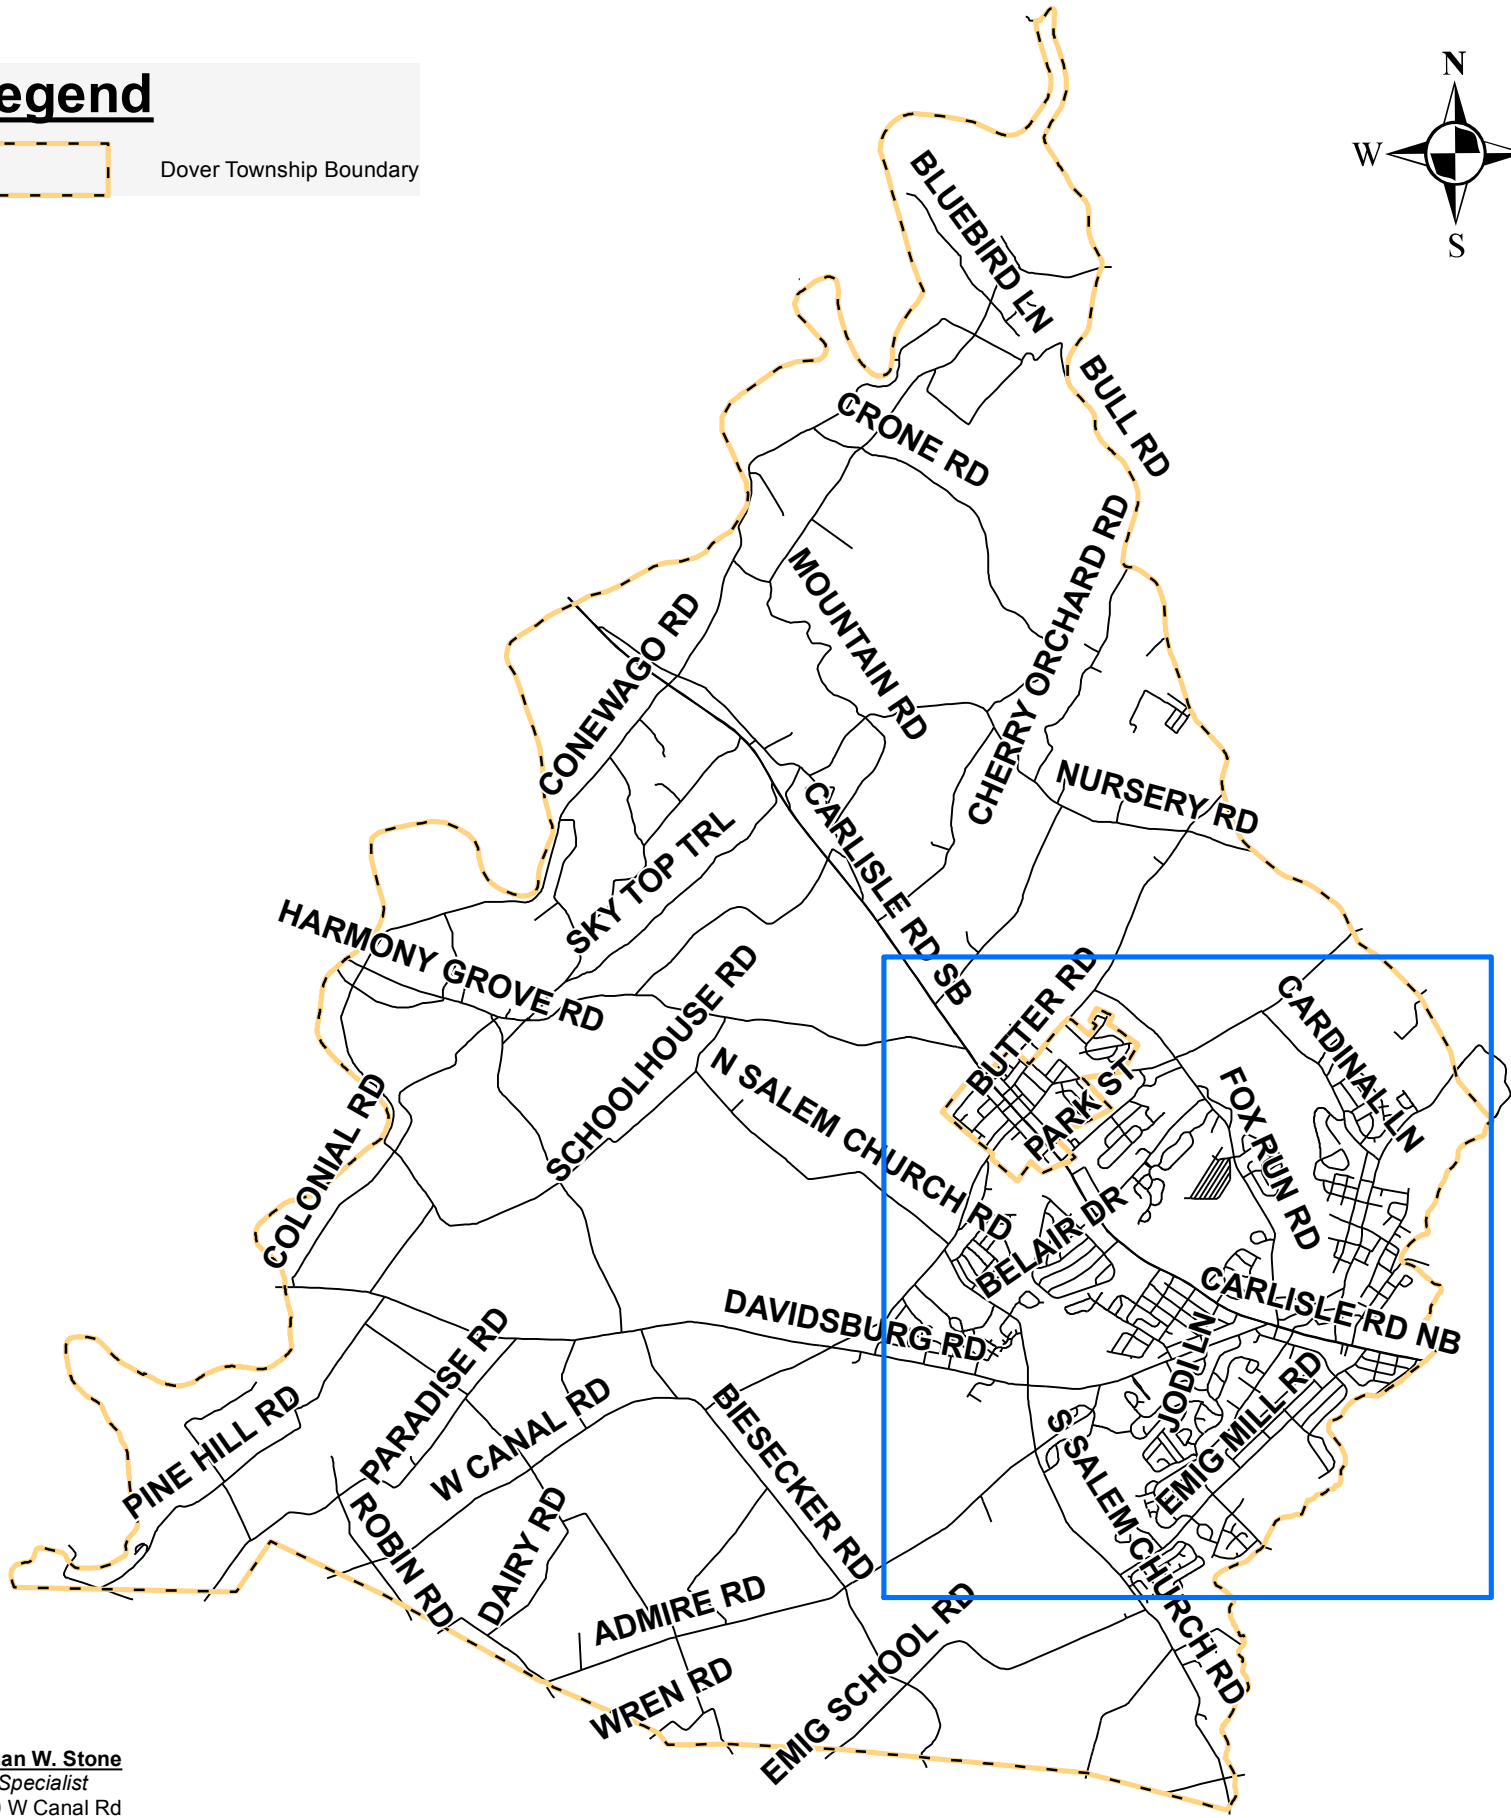

Dover Township

Road Map

Legend

Dover Township Boundary

Nathan W. Stone
GIS Specialist
2480 W Canal Rd
Dover, PA 17315

Phone: (717) 292-3634
Fax: (717) 292-1136
nstone@dovertownship.org