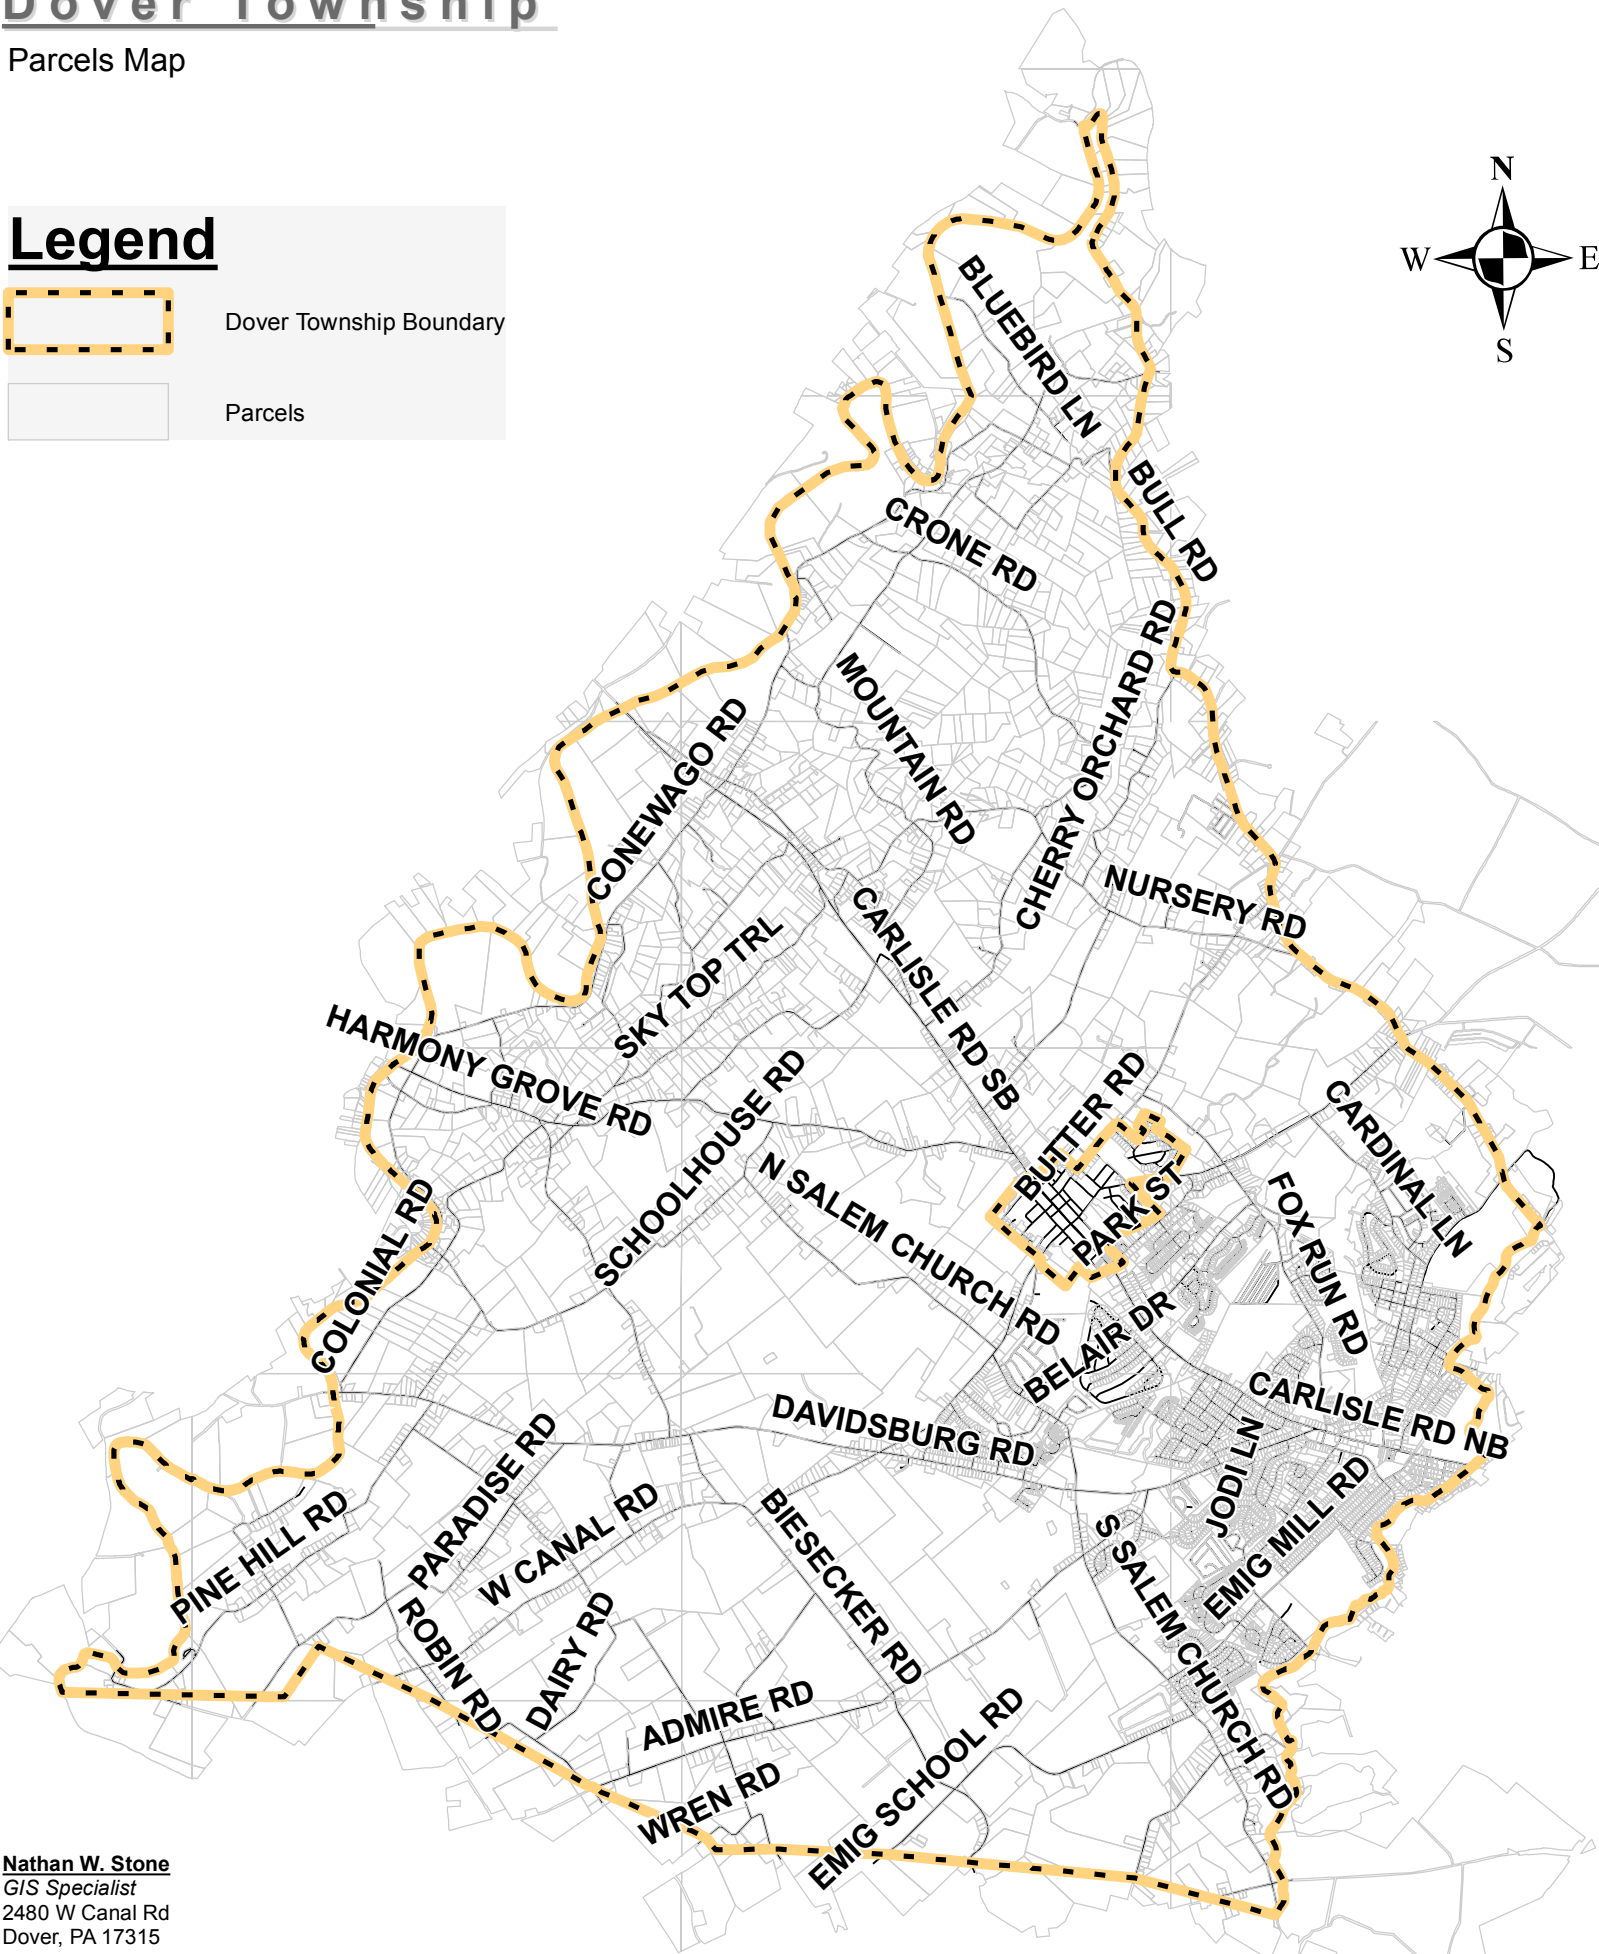

Dover Township

Parcels Map

Legend

-  Dover Township Boundary
-  Parcels

Nathan W. Stone
GIS Specialist
2480 W Canal Rd
Dover, PA 17315

Phone: (717) 292-3634
Fax: (717) 292-1136
nstone@dovertownship.org