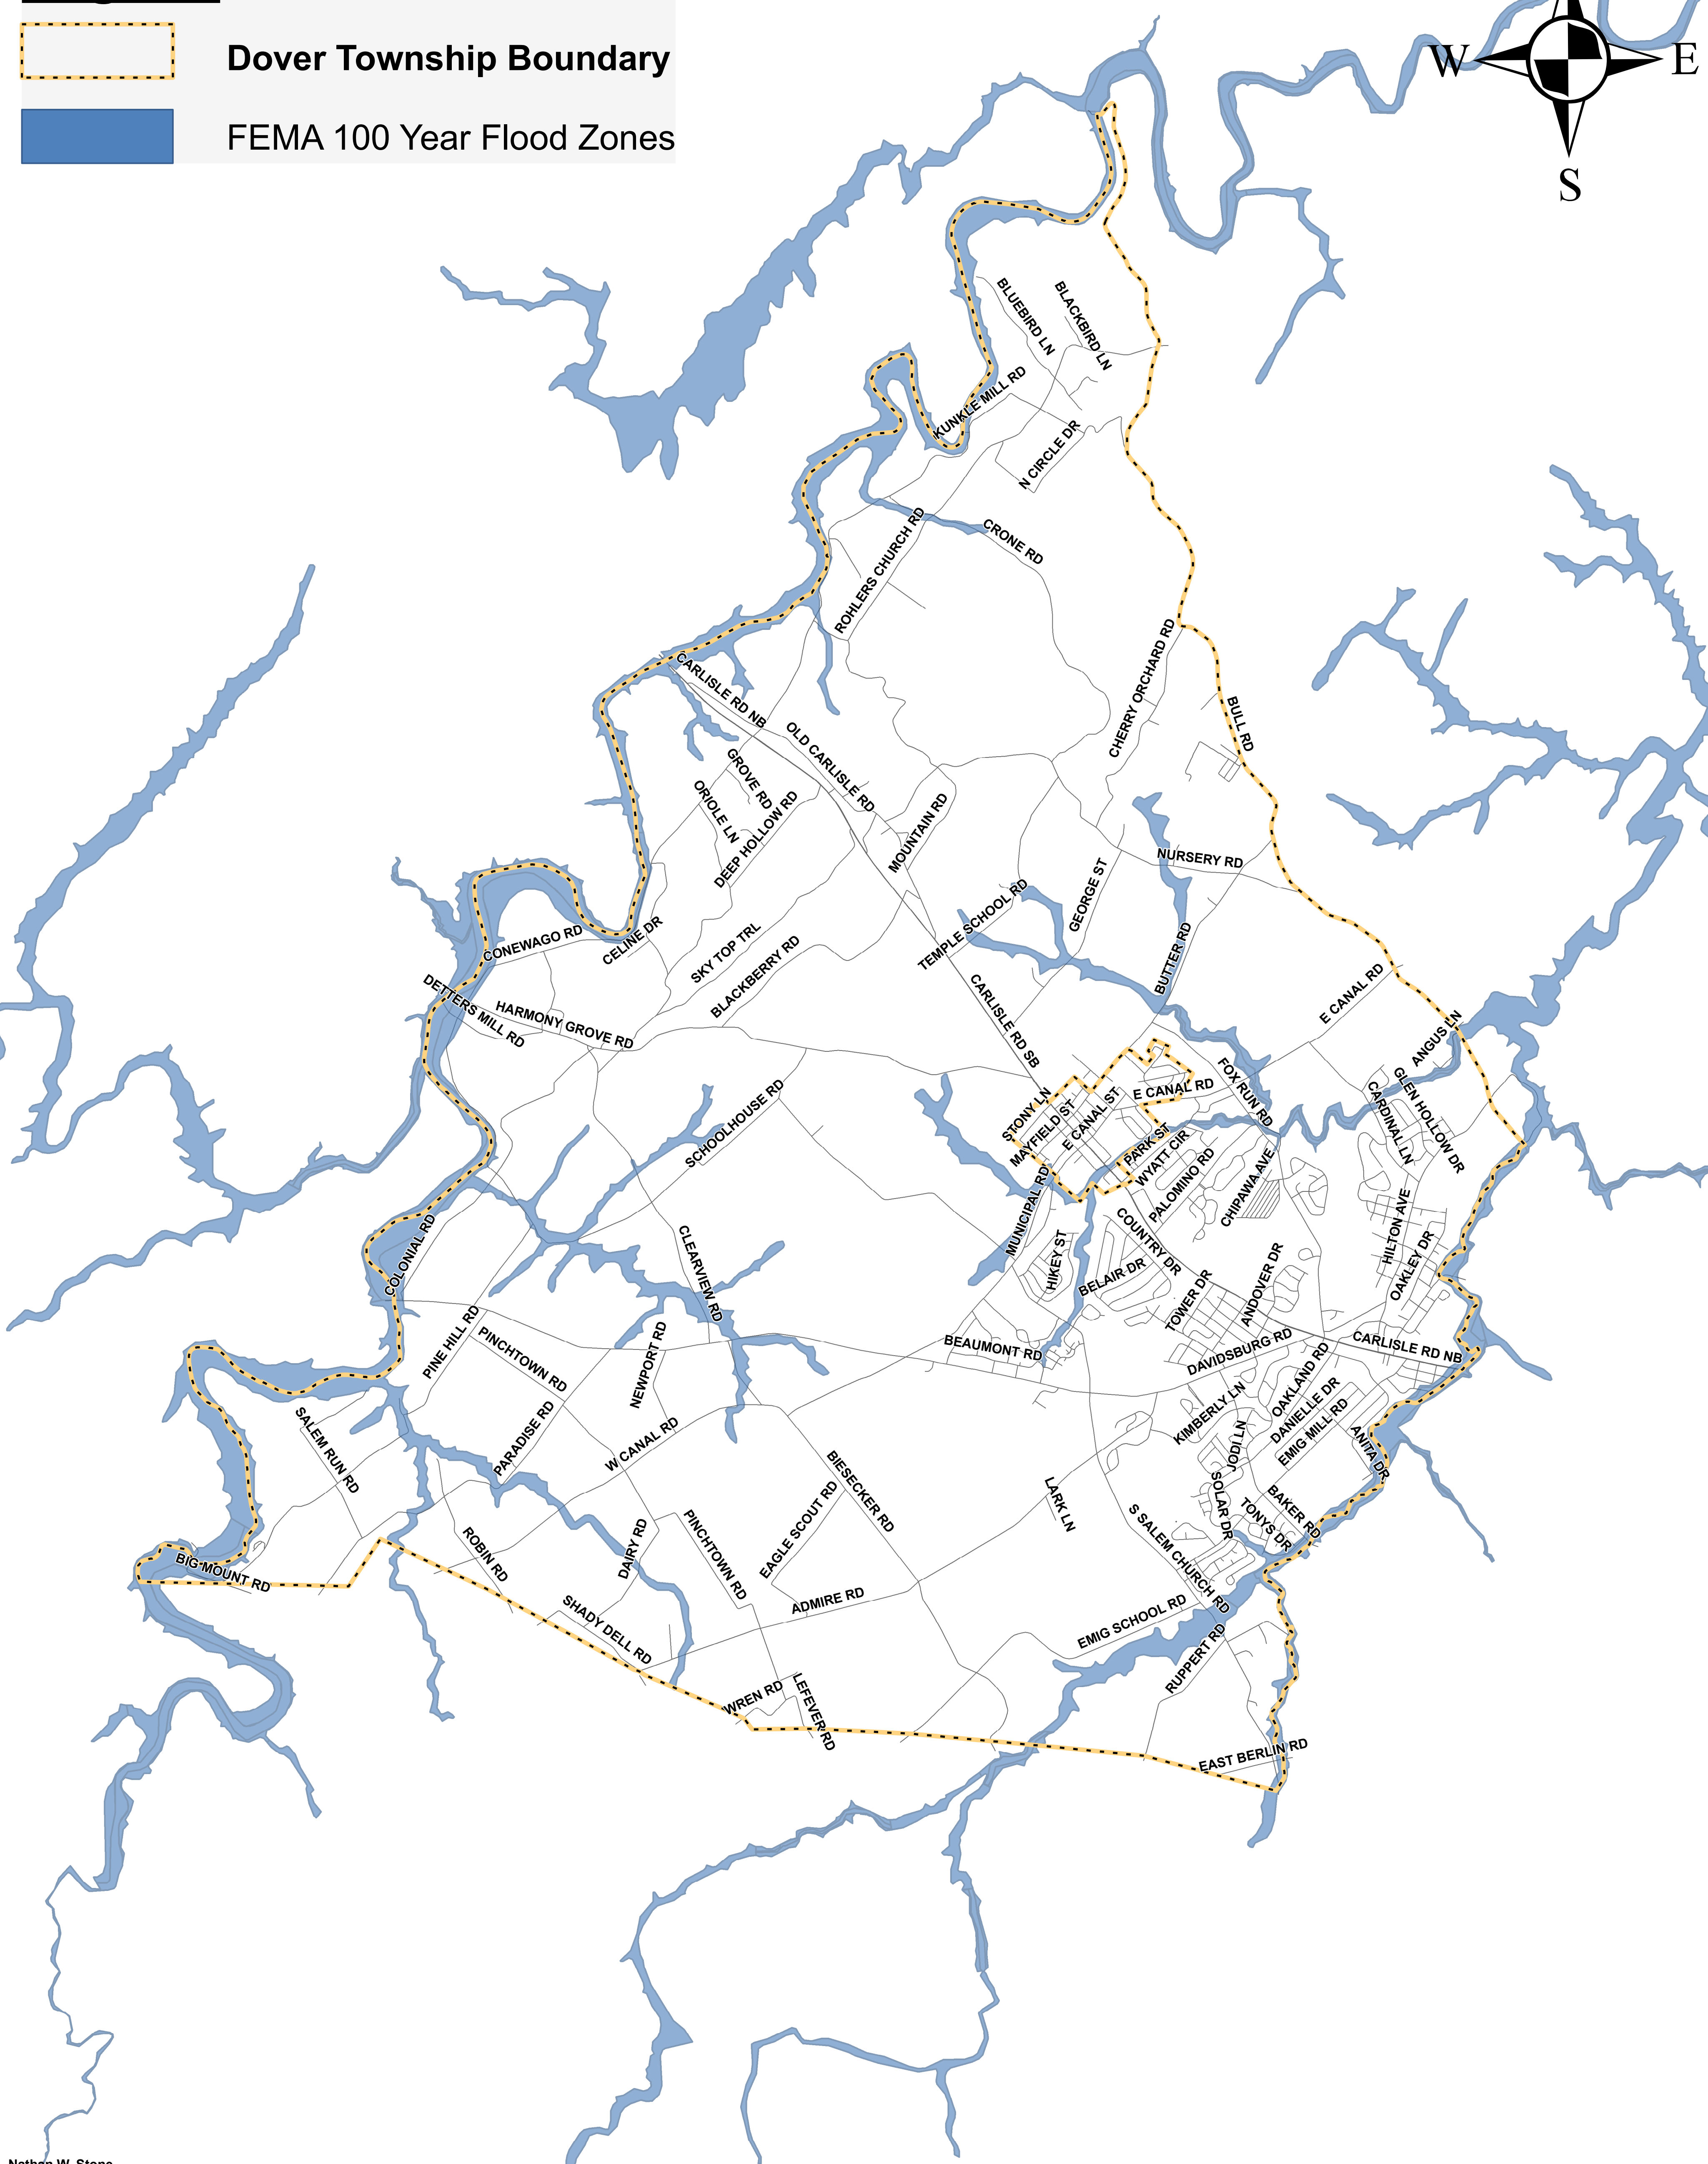

Dover Township

Flood Map

Legend

Dover Township Boundary

FEMA 100 Year Flood Zones

Nathan W. Stone
GIS Specialist
2480 W Canal Rd
Dover, PA 17315

Phone: (717) 292-3634
Fax: (717) 292-1136
nstone@dovertownship.org

0 5,000 10,000 Feet