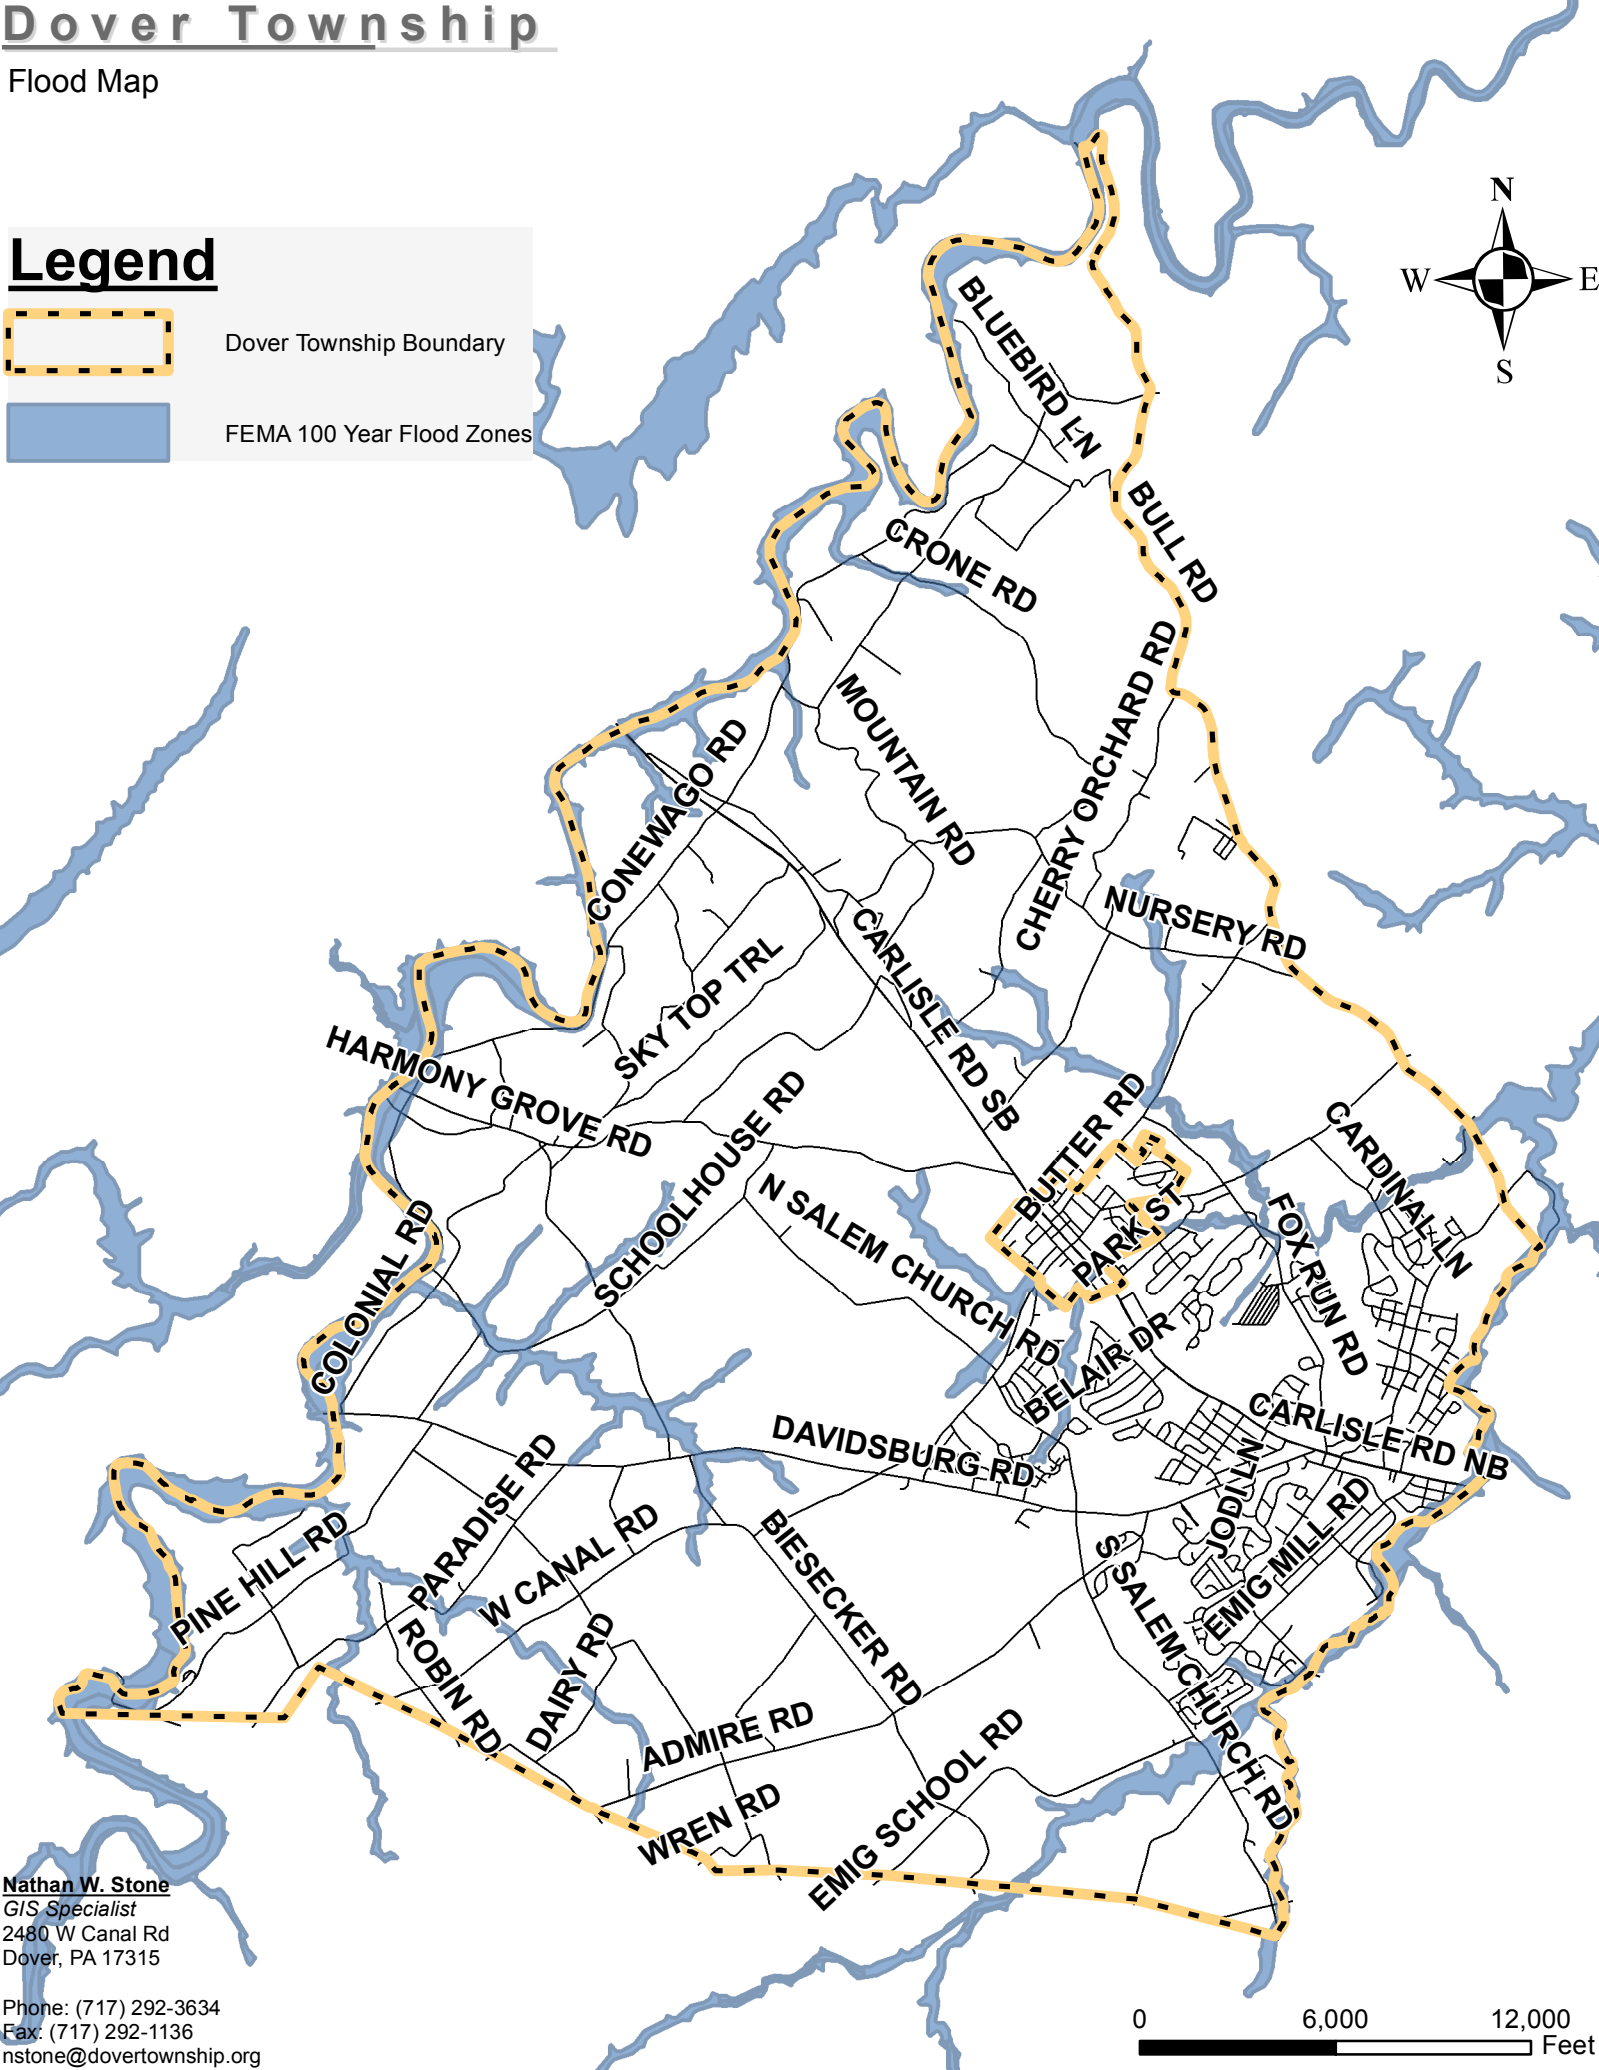

# Dover Township

## Flood Map

### Legend

-  Dover Township Boundary
-  FEMA 100 Year Flood Zones

**Nathan W. Stone**  
GIS Specialist  
2480 W Canal Rd  
Dover, PA 17315

Phone: (717) 292-3634  
Fax: (717) 292-1136  
nstone@dovertownship.org